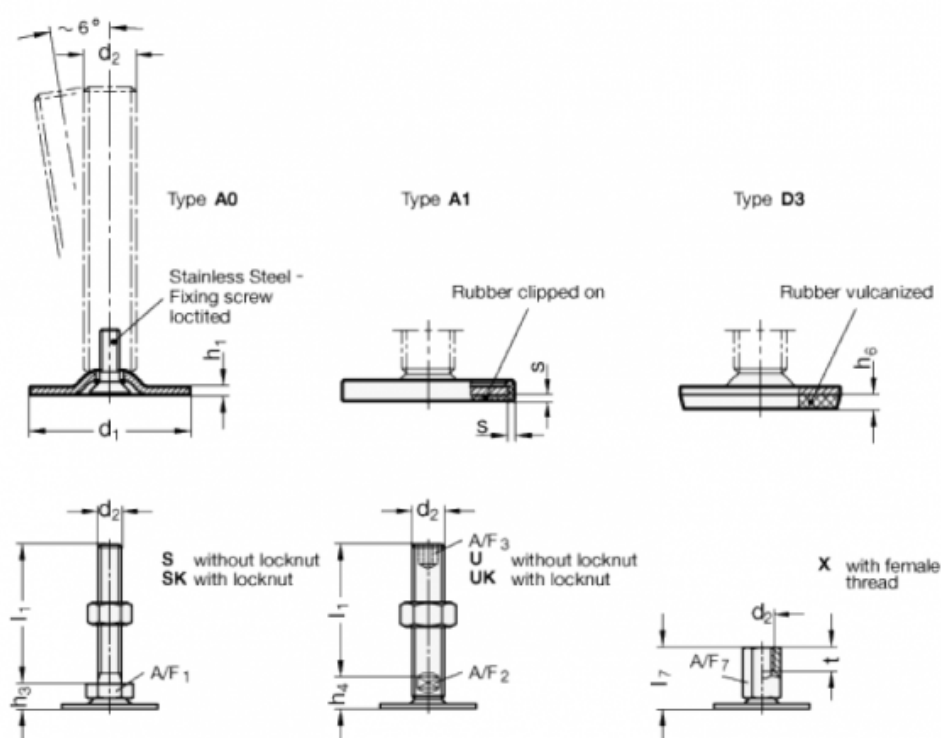

Article number: 204080M12125A1S

Description: E+G levelling foot
GN 40-80-M12-125-A1-S

Note: S Without nut, External hexagon at the bottom

Measures

A/F1	= 17
d1	= 80
d2	= M12
h1	= 3
h3	= 12
h6	=
h1	= 125
s	= 2